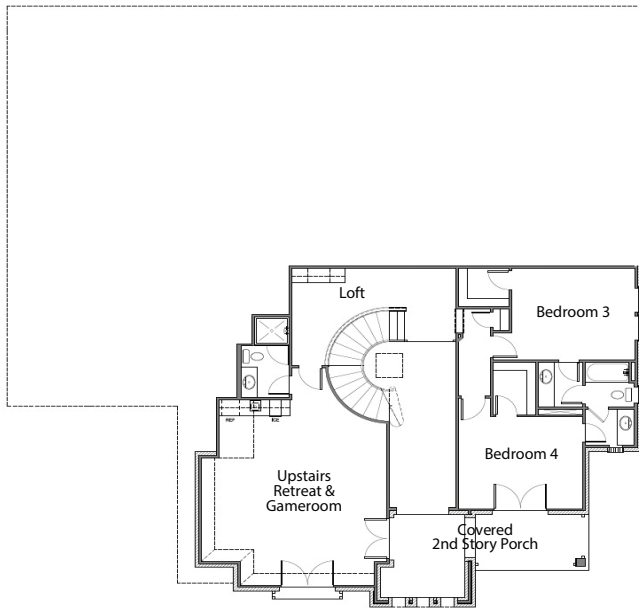

CORNERSTONE  
— HOMES —

**2416 Bellview Circle**

**Disclaimer:** Please note this floor plan is for marketing purposes and is to be used as a guide only. All efforts have been made to ensure its accuracy at time of print. Changes may be made during the development process, and dimensions, fixtures, fittings, finishes and specifications are subject to change without notice. Window placement, balcony configuration, wardrobe sizes and living areas may vary slightly within each plan type. Please refer to contract drawings for more accurate information on a particular property.