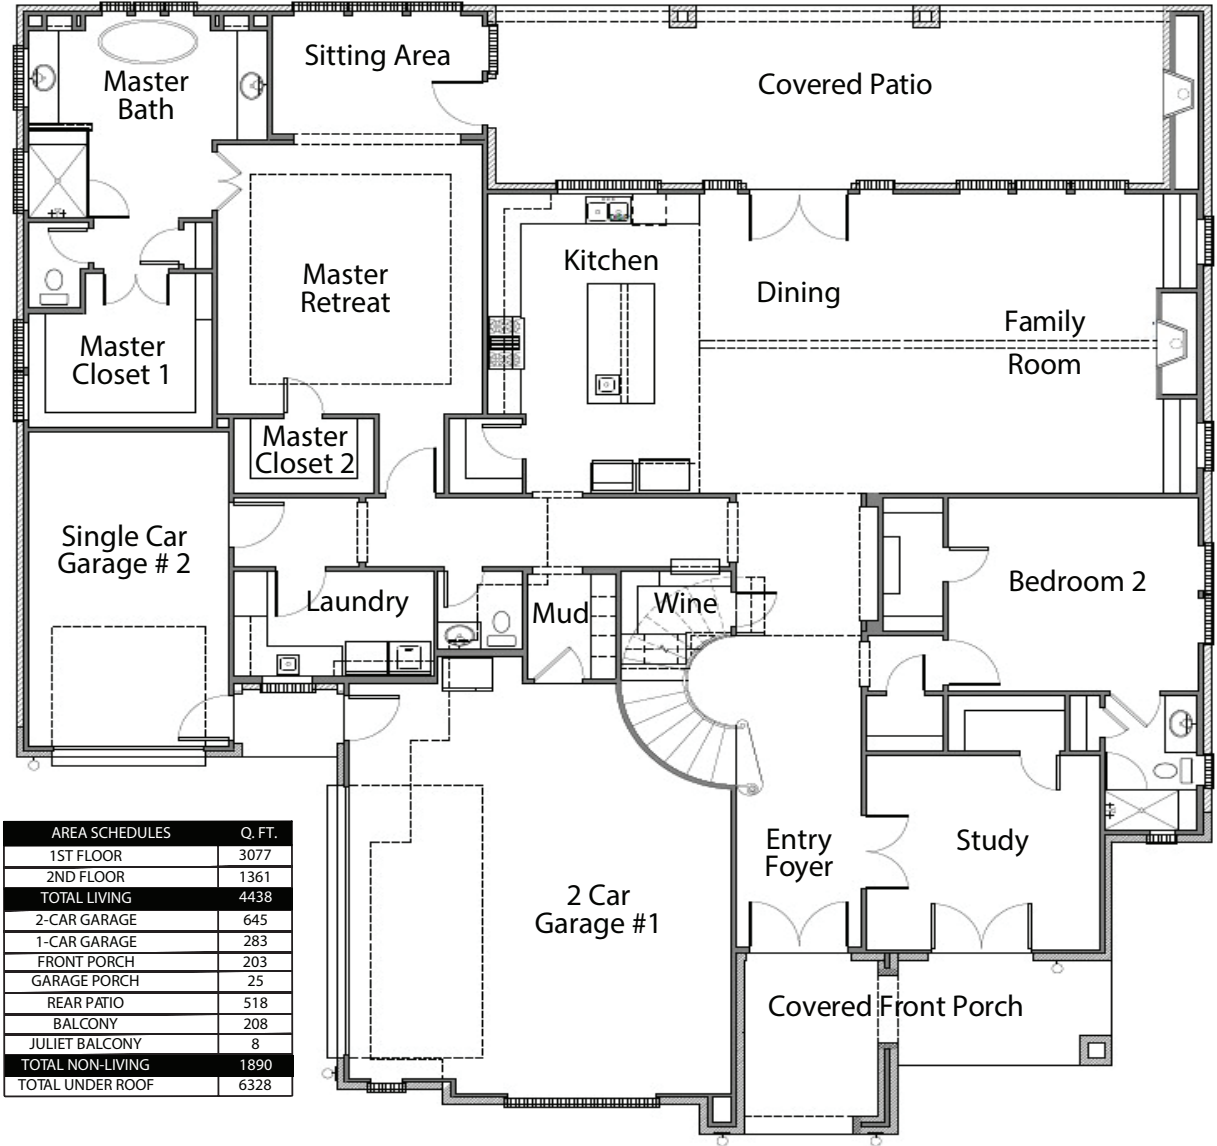

CORNERSTONE  
— HOMES —

**2416 Bellview Circle**

**Disclaimer:** Please note this floor plan is for marketing purposes and is to be used as a guide only. All efforts have been made to ensure its accuracy at time of print. Changes may be made during the development process, and dimensions, fixtures, fittings, finishes and specifications are subject to change without notice. Window placement, balcony configuration, wardrobe sizes and living areas may vary slightly within each plan type. Please refer to contract drawings for more accurate information on a particular property.